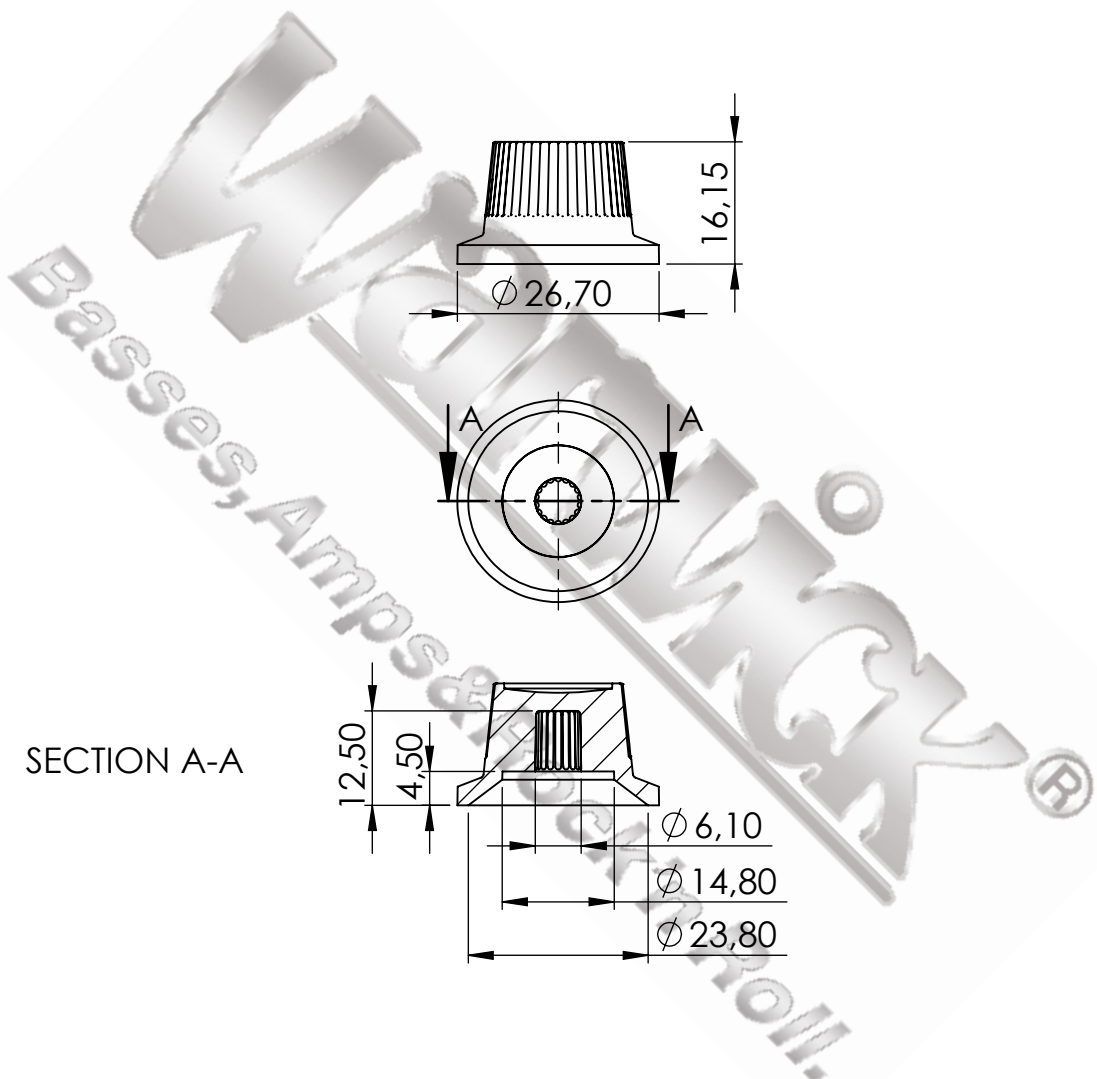

SECTION A-A

UNLESS OTHERWISE SPECIFIED:
DIMENSIONS ARE IN MILLIMETERS

Color : Black

DO NOT SCALE DRAWING

REVISION

Copyright: The drawing is property of Warwick GmbH&Co
Music Equipment KG.
The information given on it is protected by copyright any form
of copying or reproduction is strictly forbidden.