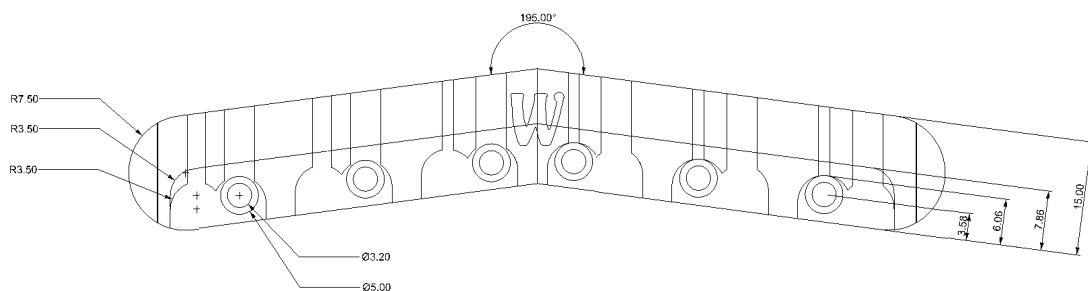

# Tailpiece 12 string

Warwick Gmbh & Co Music Equipment KG  
 Gewerbepark 46  
 D-08258 Markneukirchen  
 Tel : +49 (0) 37422 555 - 0  
 Fax : +49 (0) 37422 555- 9999  
 e-mail : info@warwick.de

	NAME	DATE
DRAWN		29.09.2016
Unless noted, all measurements are given in millimeters		
Scale 1:1	SHEET 1 OF 2	A4