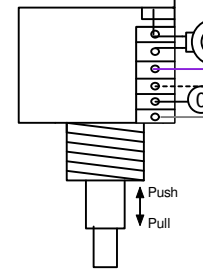

C

C

D

D

Dual PU

- black ①
- brown ②
- red ③
- orange ④
- yellow ⑤
- green ⑥
- blue ⑦
- purple ⑧
- grey ⑨
- - - white ⑩
- shrink tube
- ground
- CM - custom made
- X1 - nickel
- X2 - black
- X3 - gold

Volume/Balance Push/Pull M88552

Bass/Treble Module Neck

M60904

Bass/Treble Module Bridge

M 60904

Output Stereo M 50100 C

PUSH-PULL not connected knob blocked

Warwick GmbH & Co Music Equipment Kg  
 Gewerbegebiet Wohlhausen  
 D-08258 Markneukirchen  
 Tel. +49 (0) 37422 555 0  
 Fax. +49 (0) 37422 555 99