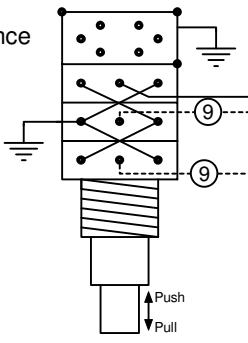

C

C

D

D

Dual PU

- black ①
- brown ②
- red ③
- orange ④
- yellow ⑤
- green ⑥
- blue ⑦
- purple ⑧
- grey ⑨
- - - white ⑩
- shrink tube
- ground
- CM - custom made
- X1 - nickel
- X2 - black
- X3 - gold

Volume/Balance Push/Pull M88552

Bass/Treble Module Neck

M60904

Bass/Treble Module Bridge

M 60904

Output Stereo M 50100 C

PUSH-PULL not connected knob blocked

Warwick GmbH & Co Music Equipment Kg  
 Gewerbegebiet Wohlhausen  
 D-08258 Markneukirchen  
 Tel. +49 (0) 37422 555 0  
 Fax. +49 (0) 37422 555 99