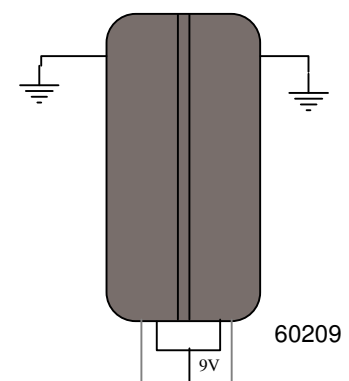

C

C

D

D

Dual PU

- black ①
- brown ②
- red ③
- orange ④
- yellow ⑤
- green ⑥
- blue ⑦
- purple ⑧
- grey ⑨
- - - white ⑩
- shrink tube
- ground
- CM - custom made
- X1 - nickel
- X2 - black
- X3 - gold

Volume/Balance Push/Pull M88552

Bass/Treble Module Neck

M60904

Bass/Treble Module Bridge

M 60904

Output Stereo M 50100 C

PUSH-PULL not connected knob blocked

Warwick GmbH & Co Music Equipment Kg  
 Gewerbegebiet Wohlhausen  
 D-08258 Markneukirchen  
 Tel. +49 (0) 37422 555 0  
 Fax. +49 (0) 37422 555 99