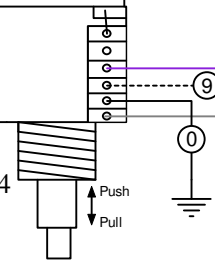

C

C

D

D

Dual PU

- black ①
- brown ②
- red ③
- orange ④
- yellow ⑤
- green ⑥
- blue ⑦
- purple ⑧
- grey ⑨
- - - white ⑩
- shrink tube
- ground
- CM - custom made
- X1 - nickel
- X2 - black
- X3 - gold

Volume/Balance Push/Pull M88552

Bass/Treble Module Neck

M60904

Bass/Treble Module Bridge

M 60904

Output Stereo M 50100 C

PUSH-PULL not connected knob blocked

Warwick GmbH & Co Music Equipment Kg  
 Gewerbegebiet Wohlhausen  
 D-08258 Markneukirchen  
 Tel. +49 (0) 37422 555 0  
 Fax. +49 (0) 37422 555 99