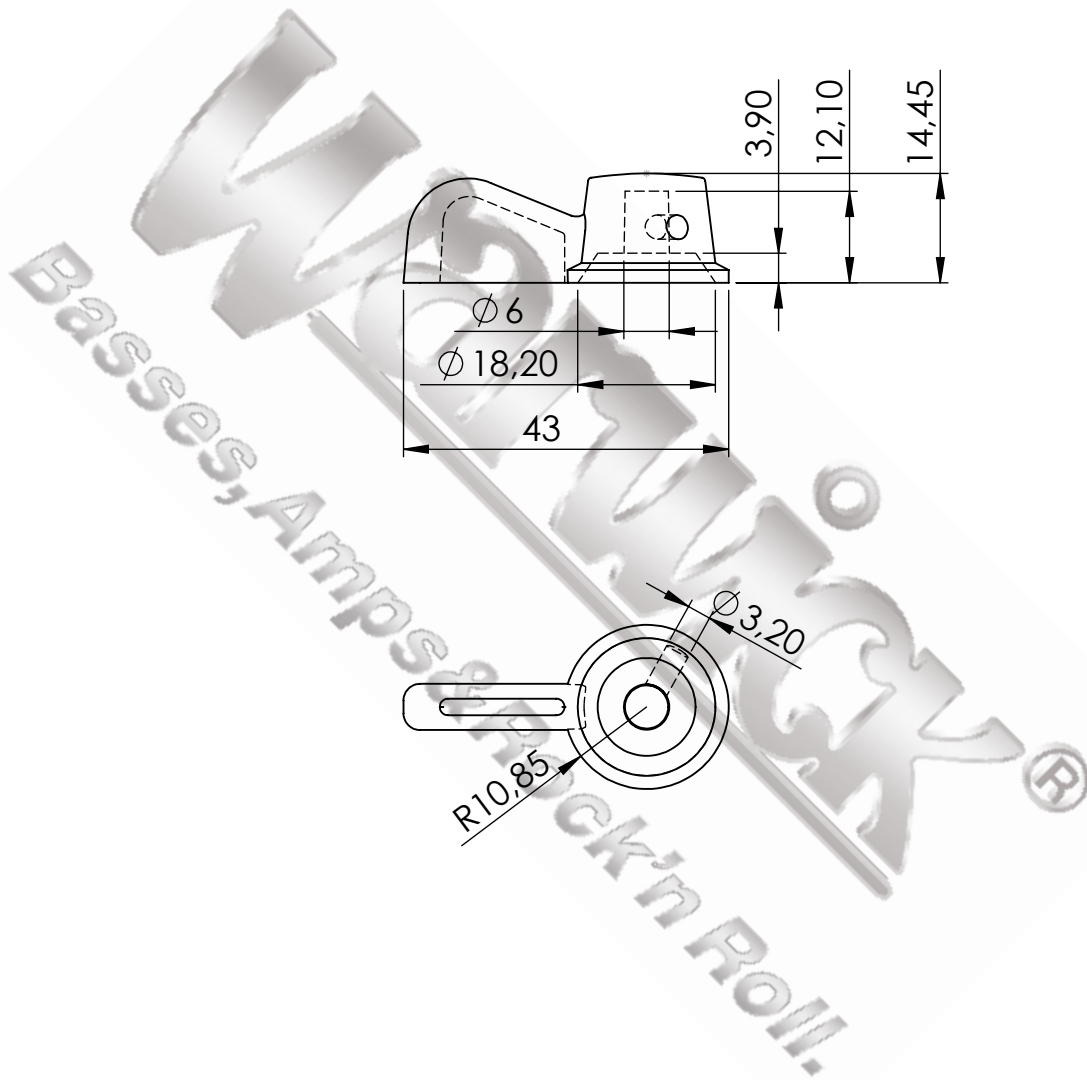

UNLESS OTHERWISE SPECIFIED:  
DIMENSIONS ARE IN MILLIMETERS

Color : Creme

DO NOT SCALE DRAWING

REVISION

Copyright: The drawing is property of Warwick GmbH&Co  
Music Equipment KG.  
The information given on it is protected by copyright any form  
of copying or reproduction is strictly forbidden.