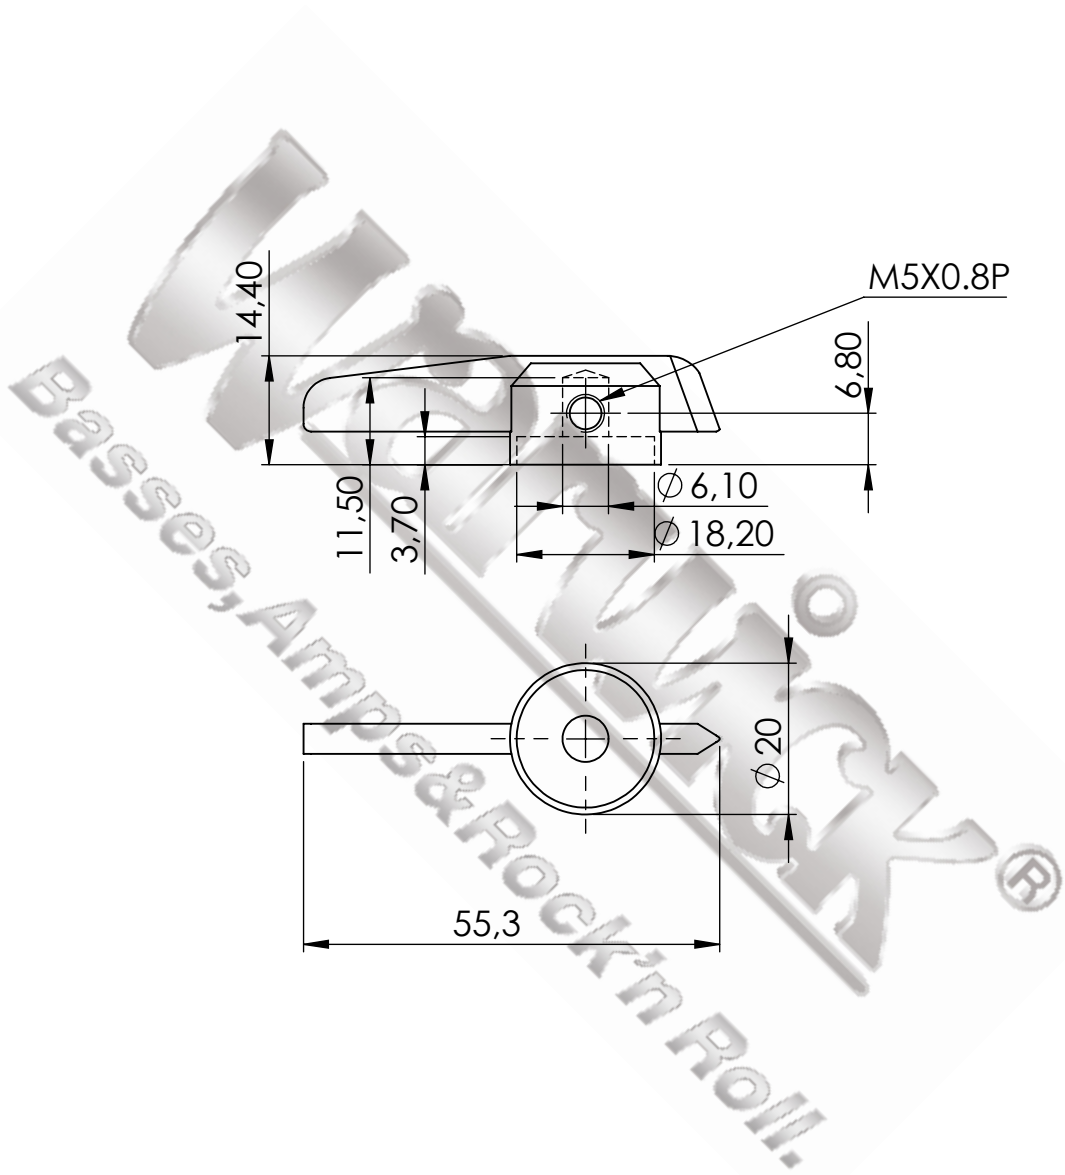

UNLESS OTHERWISE SPECIFIED:
DIMENSIONS ARE IN MILLIMETERS

DO NOT SCALE DRAWING

REVISION

Copyright: The drawing is property of Warwick GmbH&Co
Music Equipment KG.
The information given on it is protected by copyright any form
of copying or reproduction is strictly forbidden.