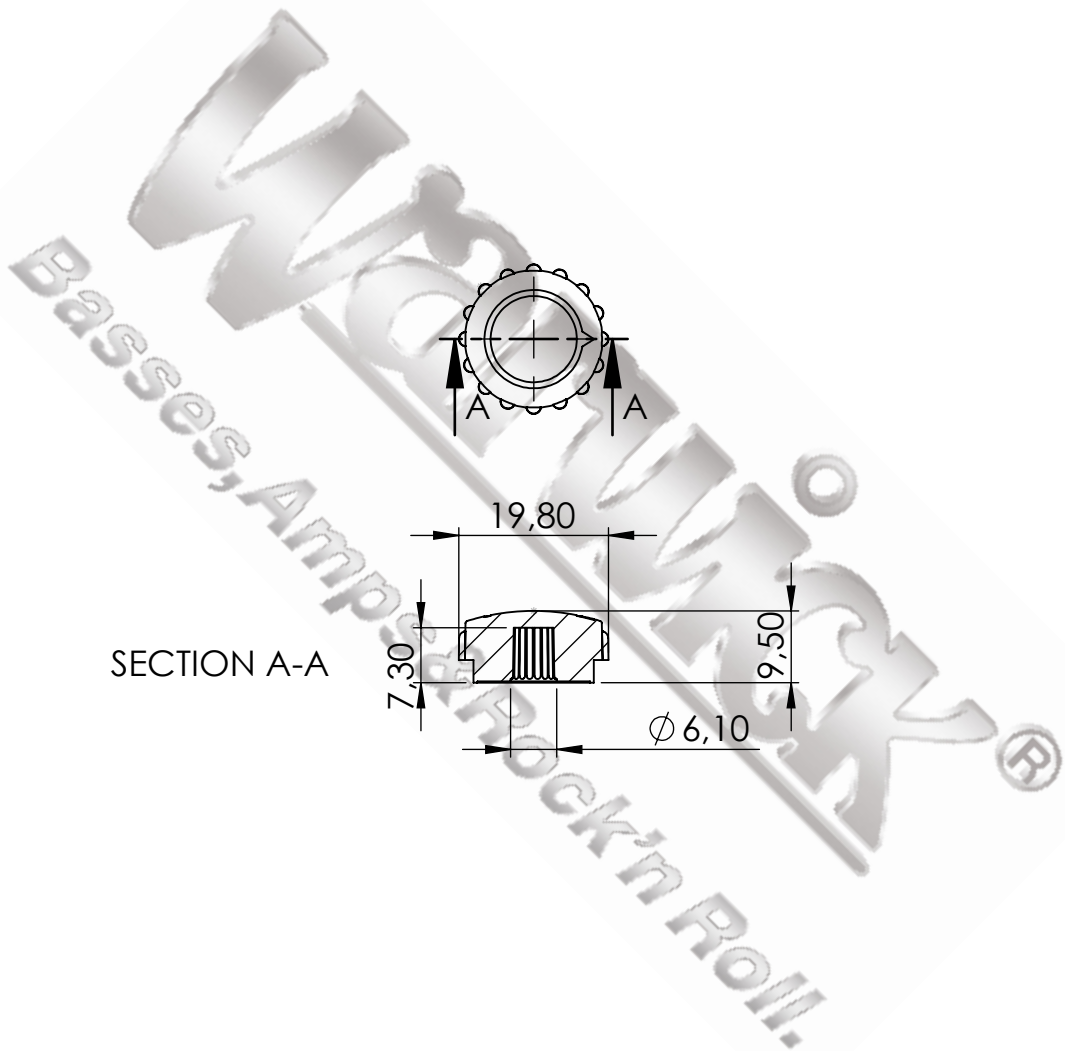

SECTION A-A

UNLESS OTHERWISE SPECIFIED:
DIMENSIONS ARE IN MILLIMETERS

Color : Creme

DO NOT SCALE DRAWING

REVISION

Copyright: The drawing is property of Warwick GmbH&Co
Music Equipment KG.
The information given on it is protected by copyright any form
of copying or reproduction is strictly forbidden.