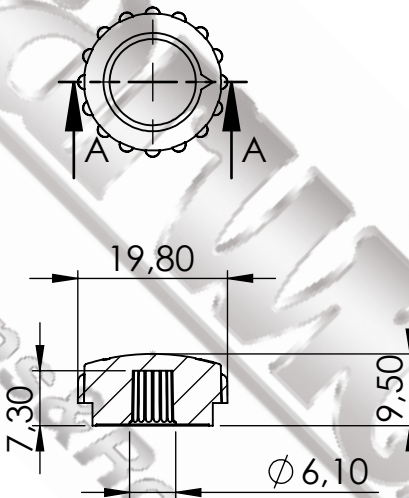

SECTION A-A

UNLESS OTHERWISE SPECIFIED:
DIMENSIONS ARE IN MILLIMETERS

Color : Creme

DO NOT SCALE DRAWING

REVISION

Copyright: The drawing is property of Warwick GmbH&Co
Music Equipment KG.
The information given on it is protected by copyright any form
of copying or reproduction is strictly forbidden.