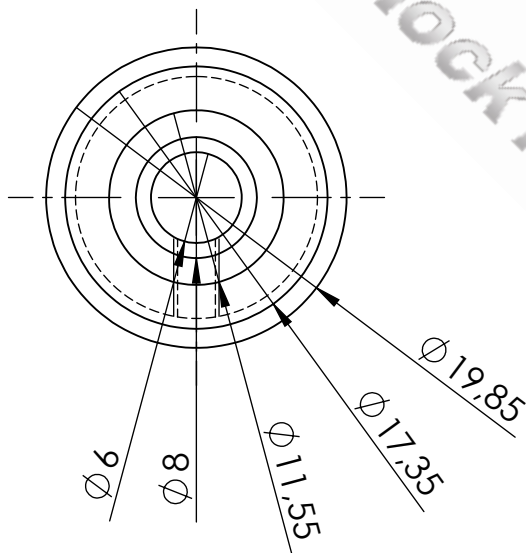

D

D

C

C

B

B

A

A

UNLESS OTHERWISE SPECIFIED:  
DIMENSIONS ARE IN MILLIMETERS

DO NOT SCALE DRAWING

REVISION

Copyright: The drawing is property of Warwick GmbH&Co  
Music Equipment KG.  
The information given on it is protected by copyright any form  
of copying or reproduction is strictly forbidden.