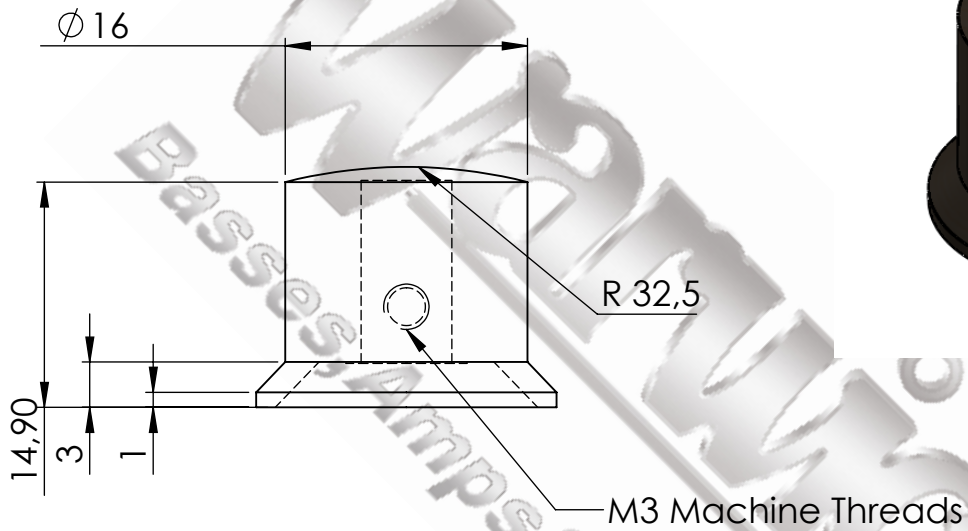

UNLESS OTHERWISE SPECIFIED:  
DIMENSIONS ARE IN MILLIMETERS

DO NOT SCALE DRAWING

REVISION

Copyright: The drawing is property of Warwick GmbH&Co  
Music Equipment KG.  
The information given on it is protected by copyright any form  
of copying or reproduction is strictly forbidden.

TITLE:

Framus Vintage - Wooden Control  
Knob - Ebony

Warwick GmbH & Co. Music Equipment KG  
Gewerbepark 46  
08258 Markneukirchen

DWG NO.

FRV KNOB EBONY

A4

SCALE:2:1

SHEET 1 OF 1