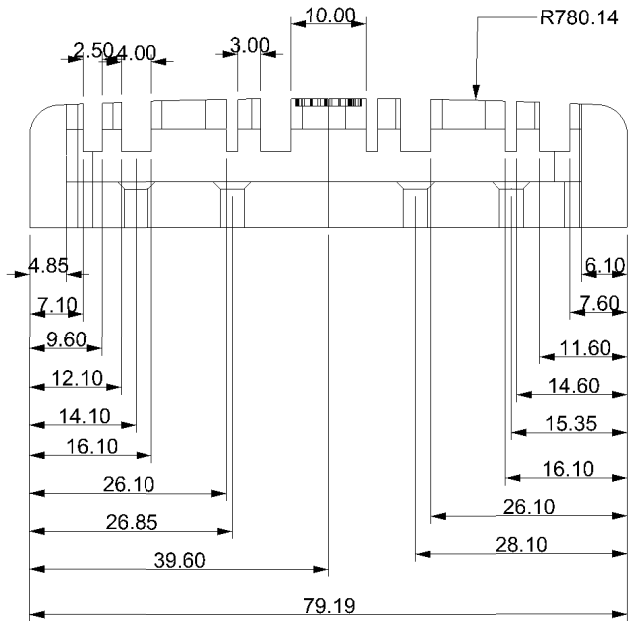

A

Tailpiece 8 string

B

C

D

E

F