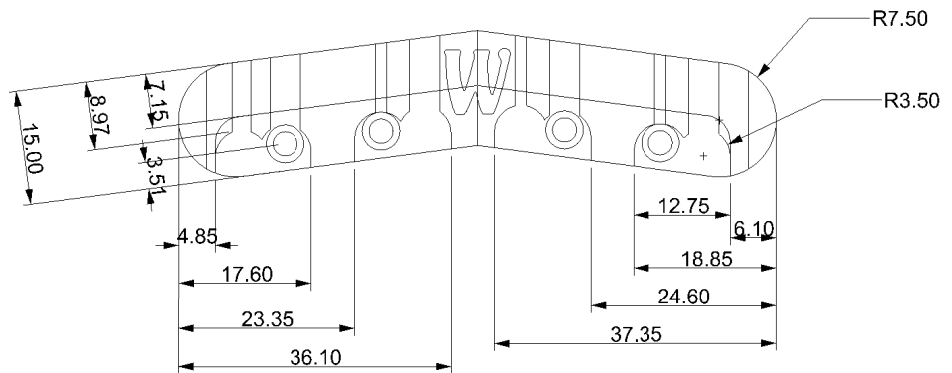

Warwick Gmbh & Co Music Equipment KG
Gewerbepark 46
D-08258 Markneukirchen
Tel : +49 (0) 37422 555 - 0
Fax : +49 (0) 37422 555- 9999
e-mail : info@warwick.de

	NAME	DATE	
DRAWN		29.09.2016	
Unless noted, all measurements are given in millimeters			
Scale 1:1	SHEET 1 OF 2	A4	

6 string Warwick Tailpiece
Casted

Copyright
This drawing is the property of Warwick Gmbh & Co Music Equipment KG.
The information given on it is protected by copyright and any form of copying or reproduction is strictly forbidden.