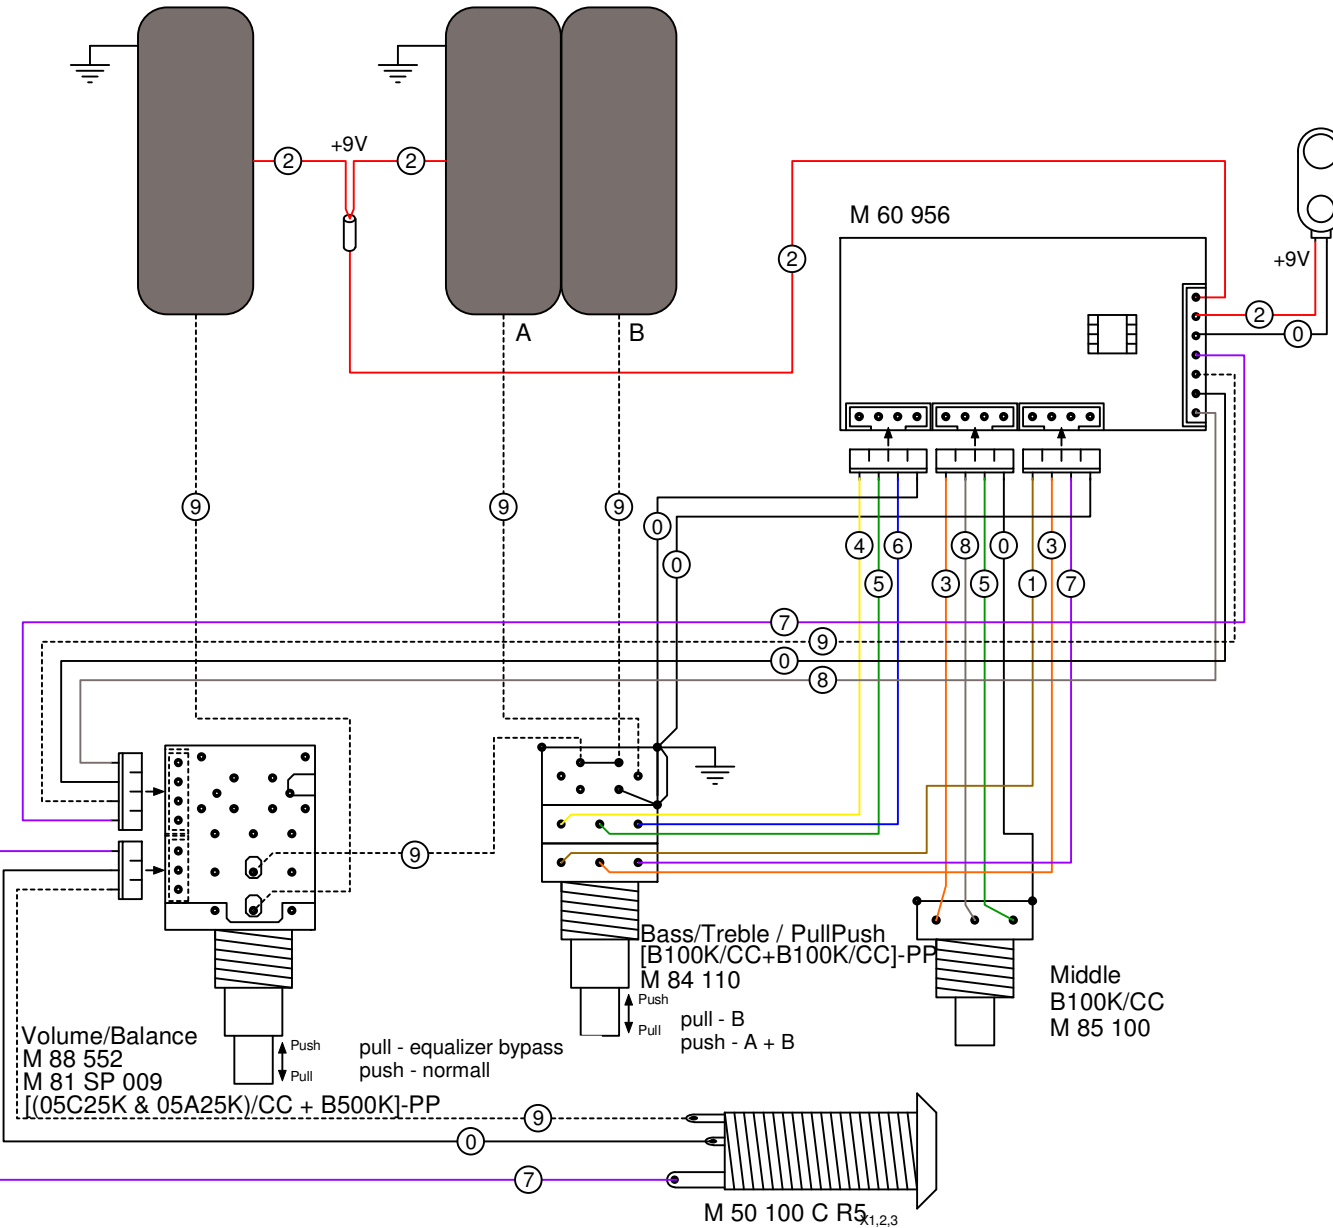

Neck PU Active MEC J  
 Infinity 4 String: M 60201 S  
 Infinity 5 String: M 60201 L

Bridge PU Active MEC TJ  
 Infinity: M 60209

- black ①
- brown ②
- red ③
- orange ④
- yellow ⑤
- green ⑥
- blue ⑦
- purple ⑧
- grey ⑨
- - - white ⑩
- - shrink tube
- ⊥ - ground
- X1 - nickel
- X2 - black
- X3 - gold