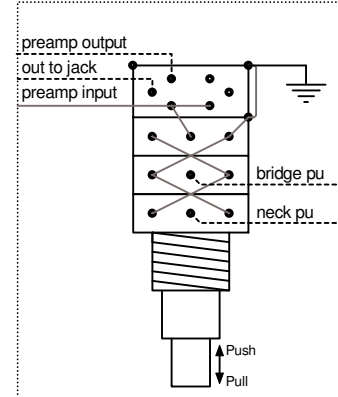

Neck PU Active MEC J  
 Infinity 4 String: M 60201 S  
 Infinity 5 String: M 60201 L

Bridge PU Active MEC TJ  
 Infinity: M 60209

- black ①
- brown ②
- red ③
- orange ④
- yellow ⑤
- green ⑥
- blue ⑦
- purple ⑧
- grey ⑨
- - - white ⑩
- - shrink tube
- ⊥ - ground
- X1 - nickel
- X2 - black
- X3 - gold