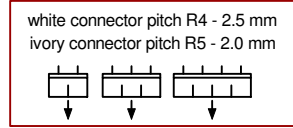

Neck PU Active MEC J  
 Infinity 4 String: M 60201 S  
 Infinity 5 String: M 60201 L

Bridge PU Active MEC TJ  
 Infinity: M 60209

- black ①
- brown ②
- red ③
- orange ④
- yellow ⑤
- green ⑥
- blue ⑦
- purple ⑧
- grey ⑨
- - - white ⑩
- - shrink tube
- ⊥ - ground
- X1 - nickel
- X2 - black
- X3 - gold