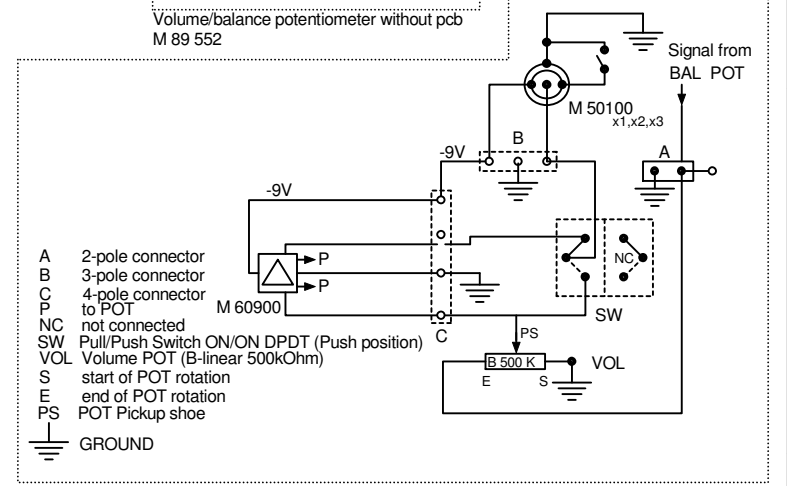

Neck PU Active MEC J  
 Infinity 4 String: M 60201 S  
 Infinity 5 String: M 60201 L

Bridge PU Active MEC TJ  
 Infinity: M 60209

- black ①
- brown ②
- red ③
- orange ④
- yellow ⑤
- green ⑥
- blue ⑦
- purple ⑧
- grey ⑨
- - - white ⑩
- - shrink tube
- ⊥ - ground
- X1 - nickel
- X2 - black
- X3 - gold