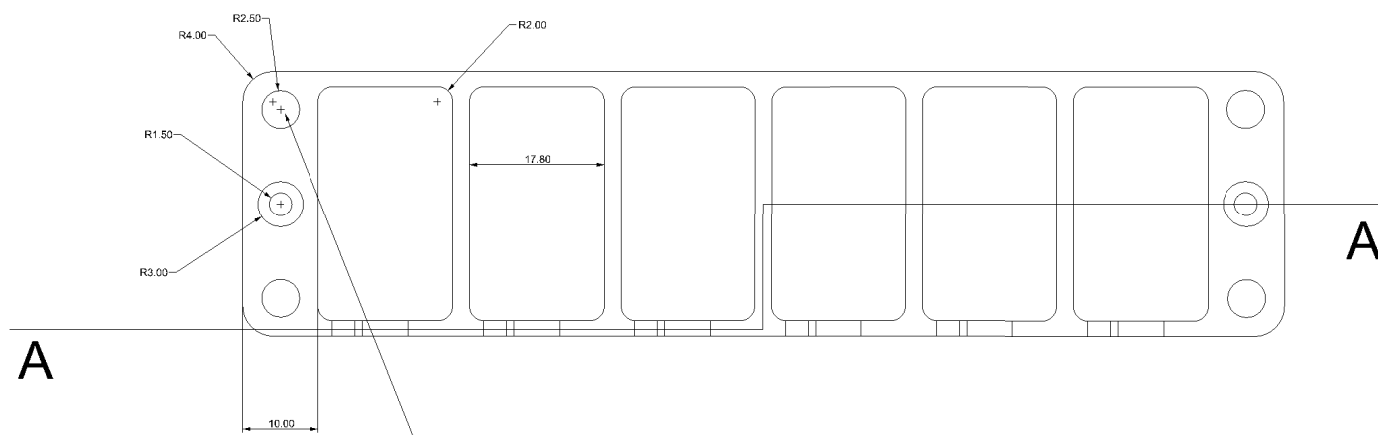

X 30155 6BN BB  
 X 30156 6BN BG  
 X 30157 6BN BP  
 X 30158 6BN BC

## 6 String Broadneck Bridge Bottom

### 6-String Broadneck Bridge Top Part

**Warwick®**  
*Basses, Amps & Rock'n Roll.*

Threaded M5 for a Hexagon  
 socket (2.5mm) set screw  
 with cup point  
 M5 DIN 916 length 15 mm

Warwick Gmbh & Co Music Equipment KG  
 Gewerbepark 46  
 D-08258 Markneukirchen  
 Tel : +49 (0) 37422 555 - 0  
 Fax : +49 (0) 37422 555- 9999  
 e-mail : info@warwick.de

NAME	DATE
DRAWN	29.09.2016
Unless noted, all measurements are given in millimeters	
Scale 1:1	SHEET 1 OF 2
A3	

6 String Warwick 3 D Bridge  
 Broadneck  
 Brass

Copyright  
 This drawing is the property of Warwick Gmbh & Co  
 Music Equipment KG.  
 The information given on it is protected by  
 copyright and any form of copying  
 or reproduction is strictly forbidden.