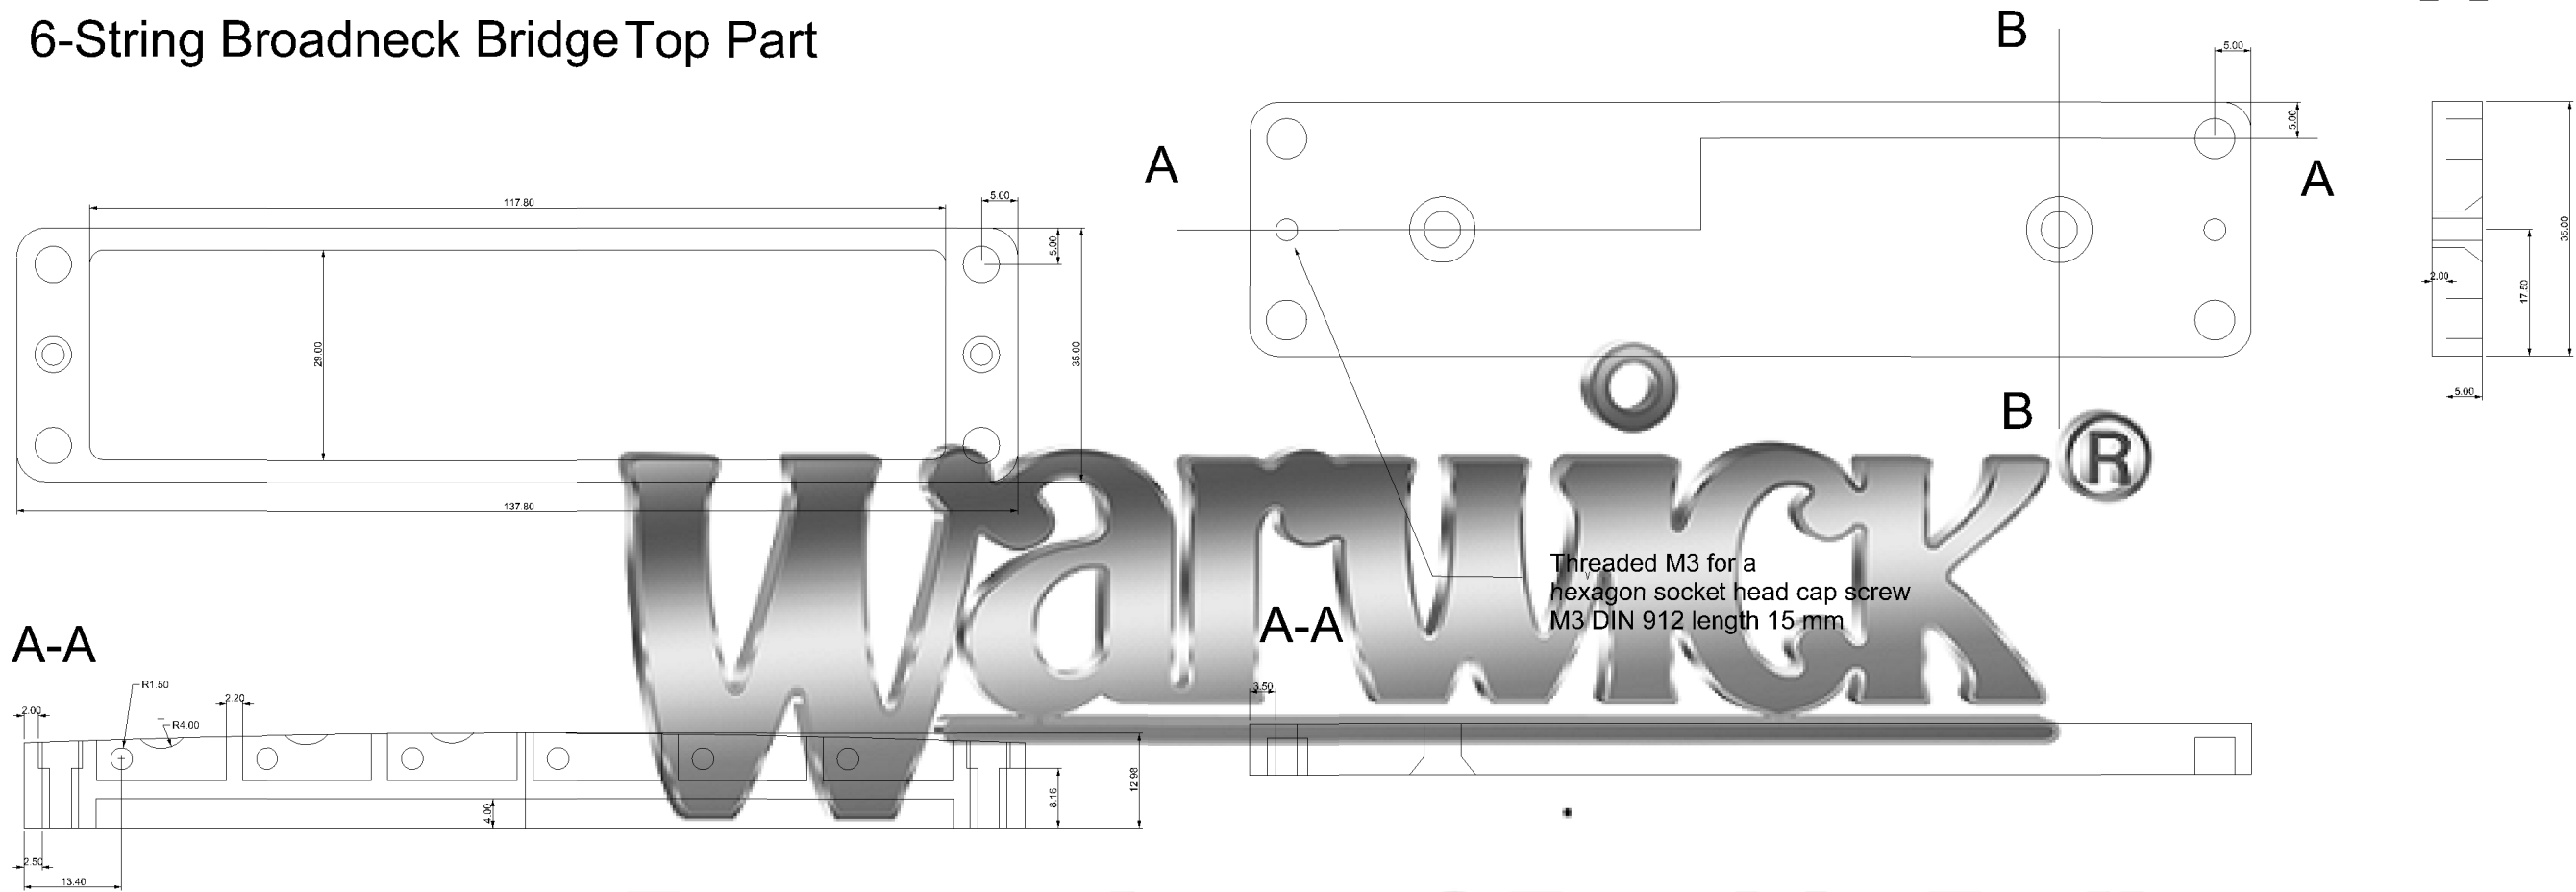

## 6 String Broadneck Bridge Bottom

### 6-String Broadneck Bridge Top Part

**Warwick®**  
*Basses, Amps & Rock'n Roll.*

Threaded M5 for a Hexagon  
 socket (2.5mm) set screw  
 with cup point  
 M5 DIN 916 length 15 mm

Warwick Gmbh & Co Music Equipment KG  
 Gewerbepark 46  
 D-08258 Markneukirchen  
 Tel : +49 (0) 37422 555 - 0  
 Fax : +49 (0) 37422 555- 9999  
 e-mail : info@warwick.de

NAME	DATE
DRAWN	29.09.2016
Unless noted, all measurements are given in millimeters	
Scale 1:1	SHEET 1 OF 2
A3	

6 String Warwick 3 D Bridge  
 Broadneck  
 Brass

Copyright  
 This drawing is the property of Warwick Gmbh & Co  
 Music Equipment KG.  
 The information given on it is protected by  
 copyright and any form of copying  
 or reproduction is strictly forbidden.