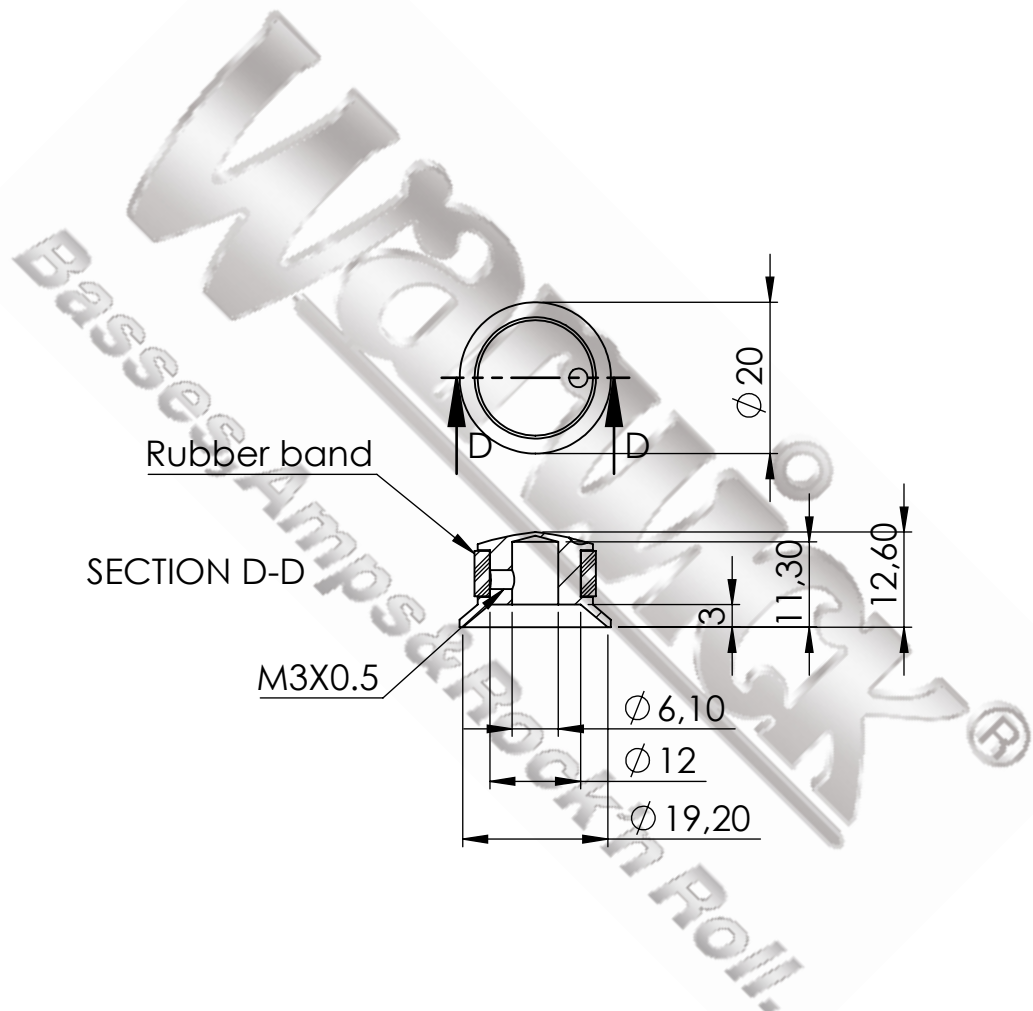

UNLESS OTHERWISE SPECIFIED:
DIMENSIONS ARE IN MILLIMETERS

DO NOT SCALE DRAWING

REVISION

Copyright: The drawing is property of Warwick GmbH&Co
Music Equipment KG.
The information given on it is protected by copyright any form
of copying or reproduction is strictly forbidden.

TITLE:

FRV Knob 00020 CR

Warwick GmbH & Co. Music Equipment KG
Gewerbepark 46
08258 Markneukirchen

DWG NO.

A4

SCALE:1:1

SHEET 1 OF 1

4