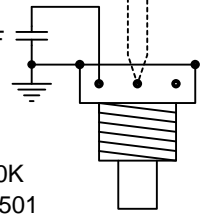

Output  
M 50100<sub>X1,X2,X3</sub>

- black ①
- brown ②
- red ③
- orange ④
- yellow ⑤
- green ⑥
- blue ⑦
- purple ⑧
- grey ⑨
- - - white ⑩
- shrink tube
- ground
- CM - custom made
- X1 - nickel
- X2 - black
- X3 - gold