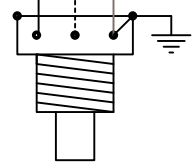

Volume
B 500 K
M 85500