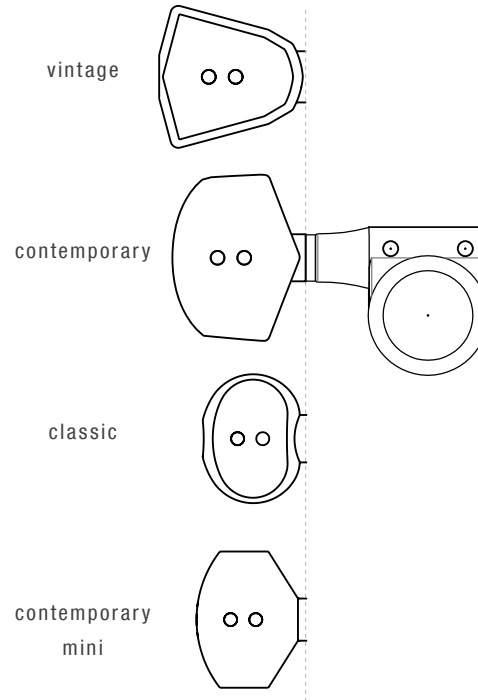

two pin

two pin

Approximate Weight (may vary slightly depending on button option)	
Individual Machine Head	Complete Set (6 Machine Heads)
.083lbs (37.75g)	.496lbs (225g)