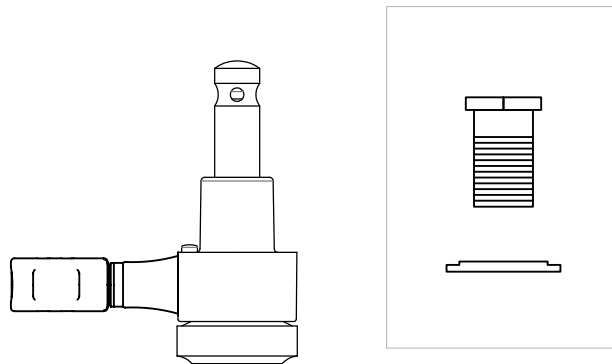

two pin

two pin

Approximate Weight (may vary slightly depending on button option)	
Individual Machine Head	Complete Set (6 Machine Heads)
.083lbs (37.75g)	.496lbs (225g)