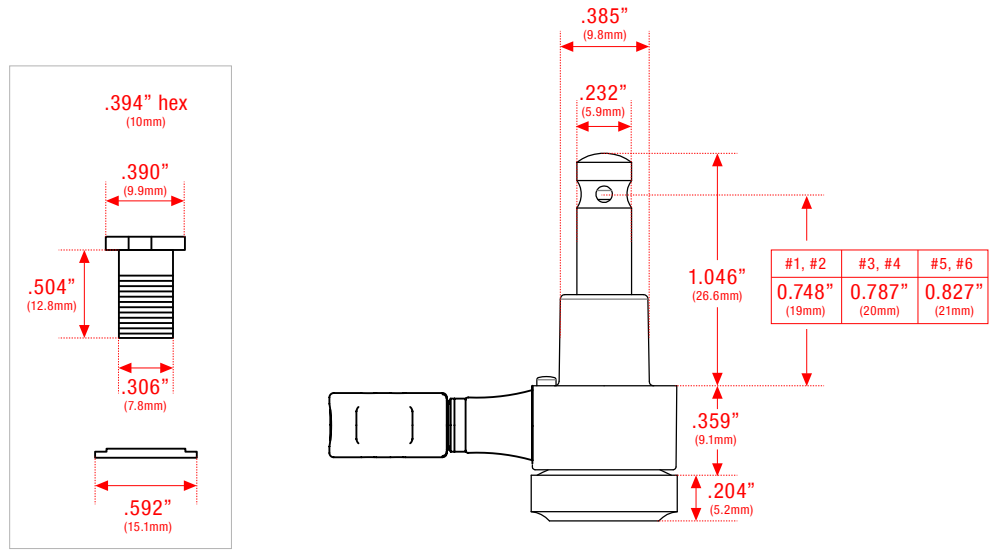

two pin

two pin

Approximate Weight (may vary slightly depending on button option)	
Individual Machine Head	Complete Set (6 Machine Heads)
.083lbs (37.75g)	.496lbs (225g)