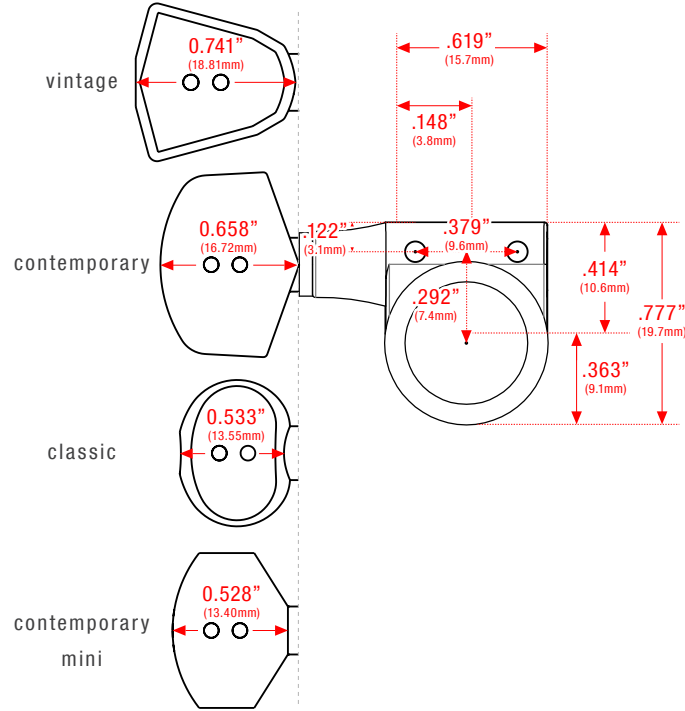

two pin

two pin

Approximate Weight (may vary slightly depending on button option)	
Individual Machine Head	Complete Set (6 Machine Heads)
.083lbs (37.75g)	.496lbs (225g)