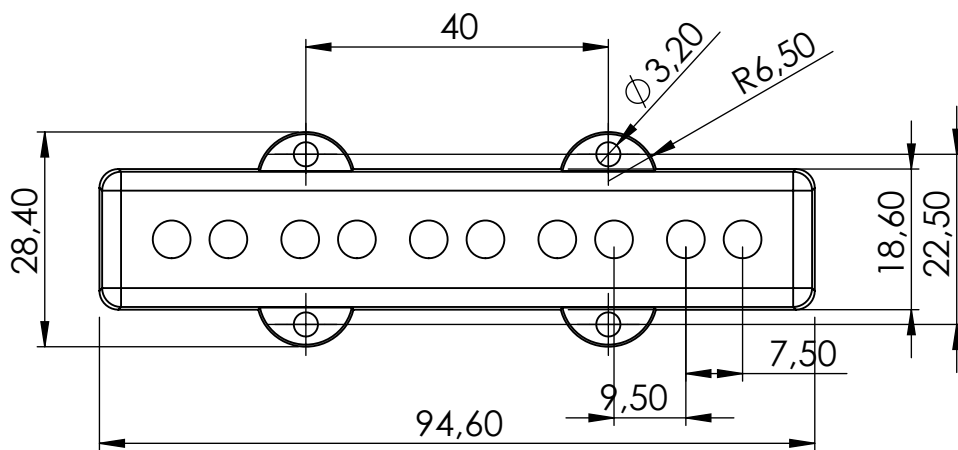

E

F

Please add additional 4mm in total height to compensate for the pickup cable!

Warwick Gmbh & Co Music Equipment KG
 Gewerbepark 46
 D-08258 Markneukirchen
 Tel : +49 (0) 37422 555 - 0
 Fax : +49 (0) 37422 555- 9999
 e-mail : info@warwick.de

| | NAME | DATE |
|-----------|----------------|--------------------------|
| DRAWN | | Mittwoch, 4. August 2021 |
| CHK'D | | A-01 |
| Scale 1:1 | SHEET 10 OF 11 | A4 |

SAC PU J5 N ST

Copyright
 This drawing is the property of Warwick Gmbh & Co Music Equipment KG.
 The information given on it is protected by copyright and any form of copying or reproduction is strictly forbidden.