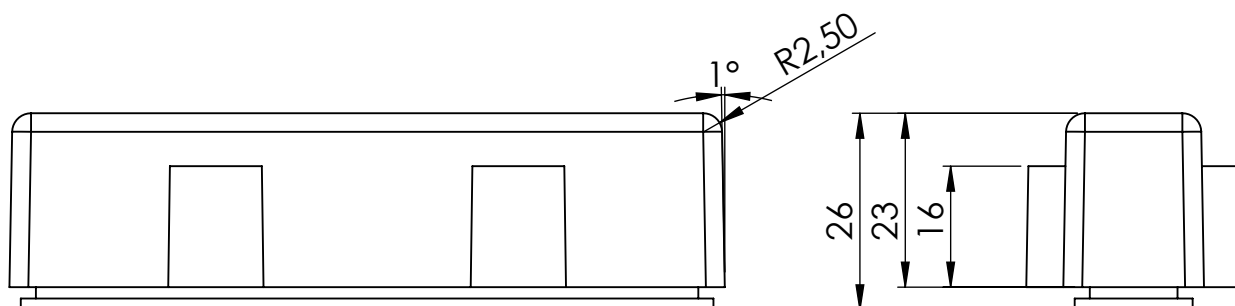

E

F

Please add additional 4mm in total height to compensate for the pickup cable!

Warwick Gmbh & Co Music Equipment KG
 Gewerbepark 46
 D-08258 Markneukirchen
 Tel : +49 (0) 37422 555 - 0
 Fax : +49 (0) 37422 555- 9999
 e-mail : info@warwick.de