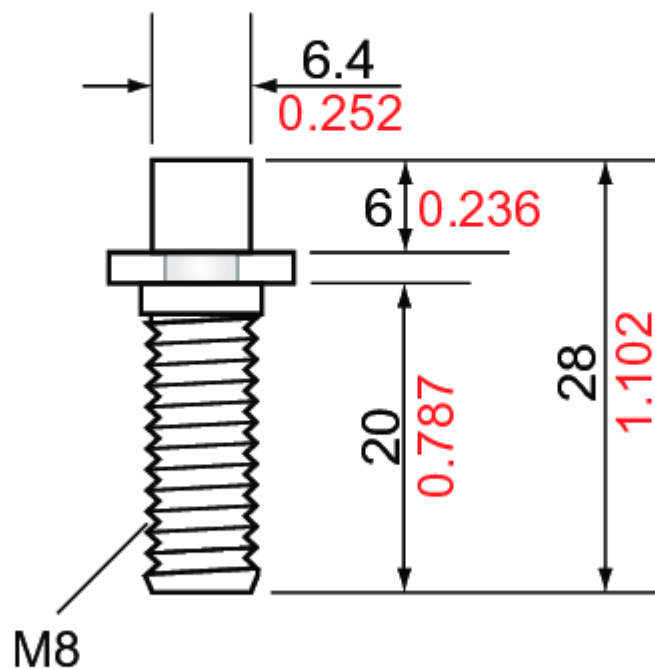

mm
inch

TonePros SM1 - Metric Brass Locking Studs