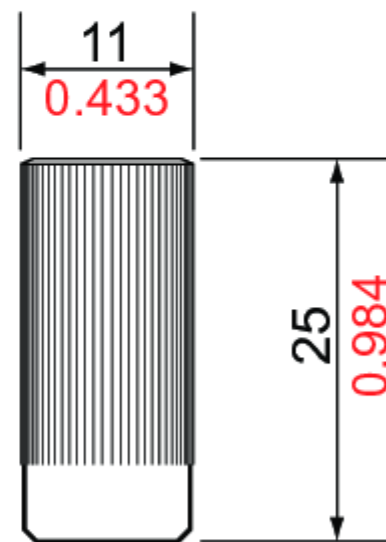

mm
inch

TonePros SM1 - Metric Brass Locking Studs