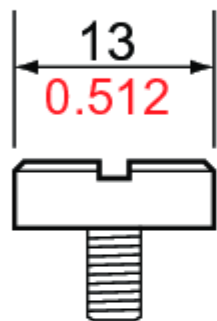

mm
inch

TonePros SM1 - Metric Brass Locking Studs