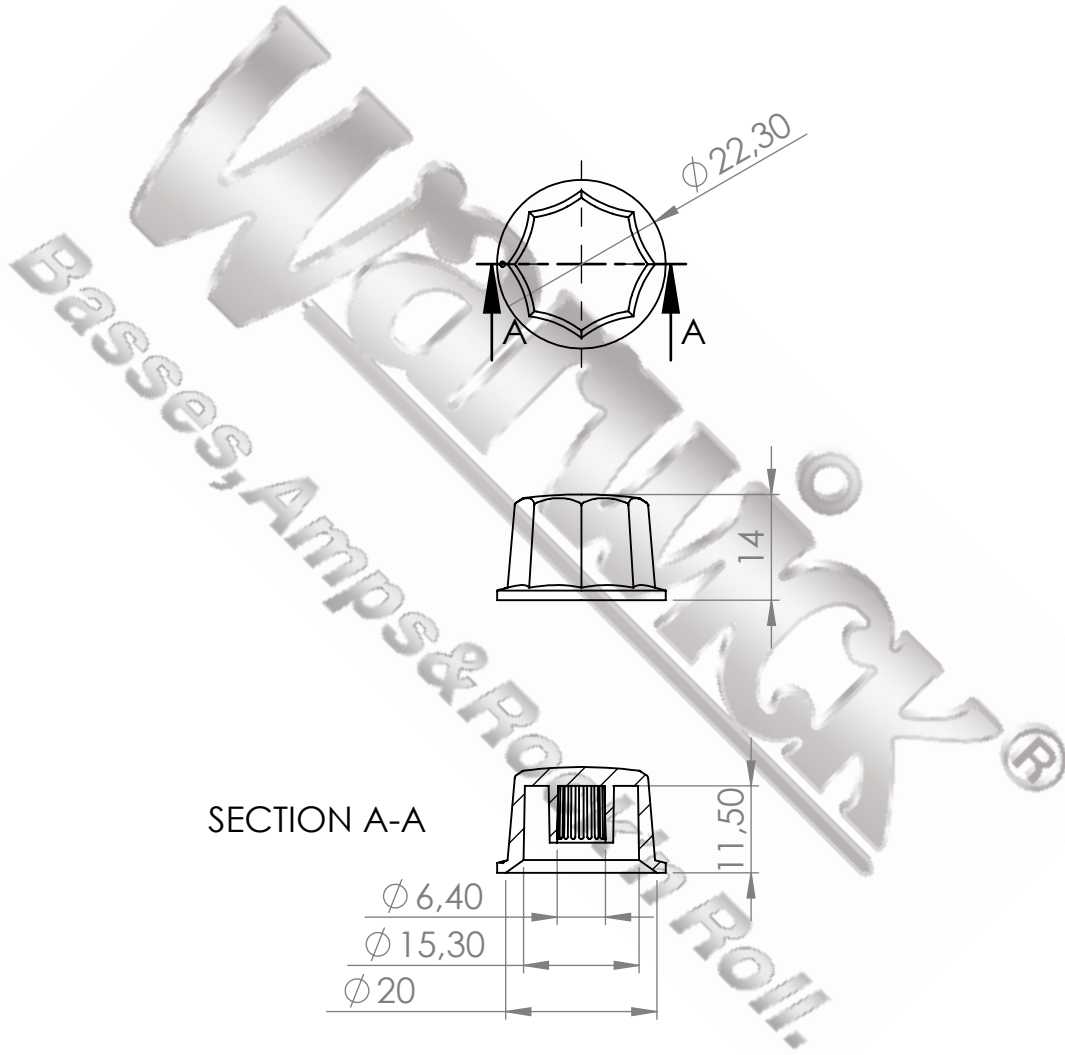

UNLESS OTHERWISE SPECIFIED:
DIMENSIONS ARE IN MILLIMETERS

Color : White

DO NOT SCALE DRAWING

REVISION

Copyright: The drawing is property of Warwick GmbH&Co
Music Equipment KG.
The information given on it is protected by copyright any form
of copying or reproduction is strictly forbidden.