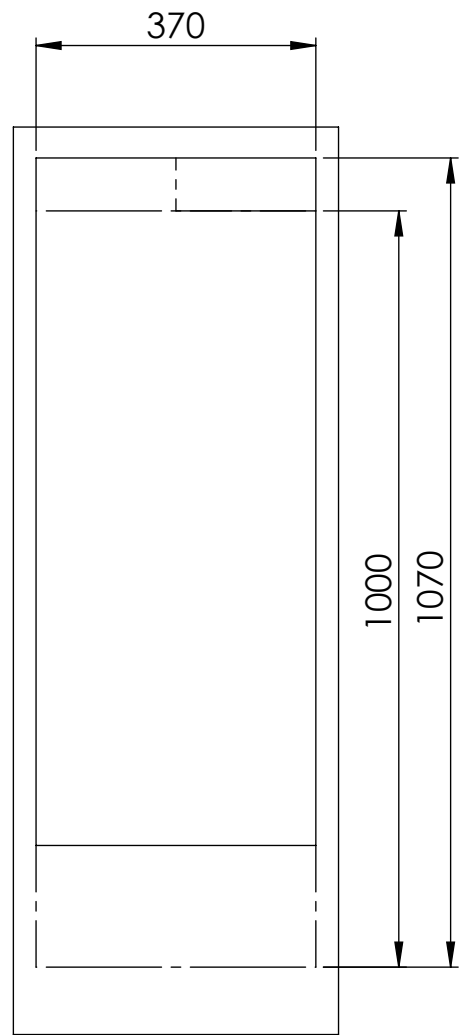

RC 10860 GU/FL

FRONT

SIDE

INSIDE

approximate measurements in mm