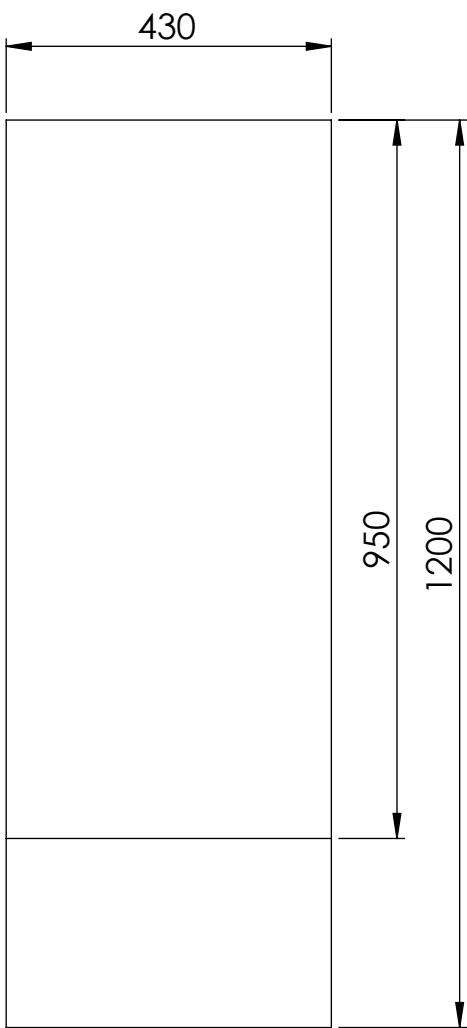

RC 10860 GU/FL

FRONT

SIDE

INSIDE

approximate measurements in mm