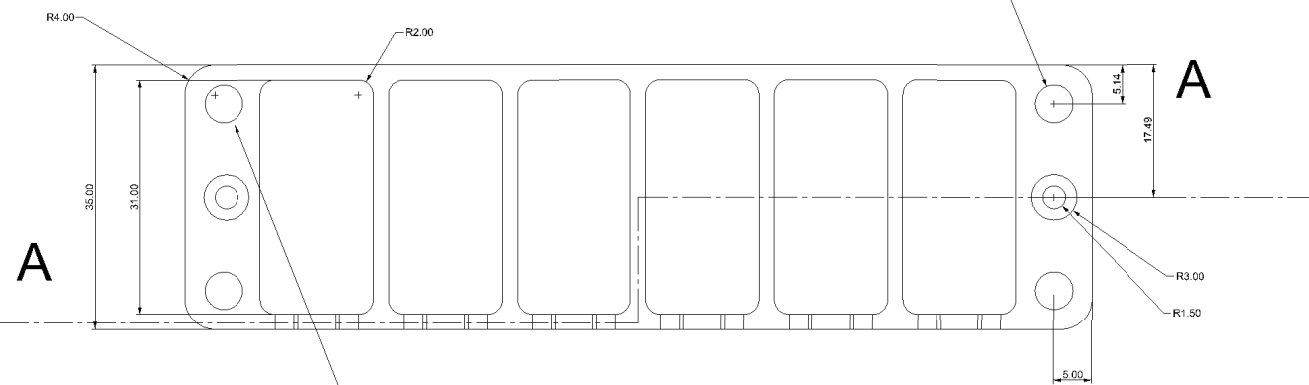

X 30135 12BB
 X 30136 12BG
 X 30137 12BP
 X 30138 12BC

12String Bridge Bottom

12 string Bridge Top Part

B-B

A-A

Basses, Amps & Rock'n Roll.

Threaded M3 for a hexagon socket head cap screw M3 DIN 912 length 15 mm

Threaded M5 for a Hexagon socket (2.5mm) set screw with cup point M5 DIN 916 length 15 mm

Warwick Gmbh & Co Music Equipment KG
 Gewerbepark 46
 D-08258 Markneukirchen
 Tel : +49 (0) 37422 555 - 0
 Fax : +49 (0) 37422 555- 9999
 e-mail : info@warwick.de

	NAME	DATE
DRAWN		29.09.2016
Unless noted, all measurements are given in millimeters		
Scale 1:1	SHEET 1 OF 2	A3

12 String Warwick 3 D Bridge
 Brass

Copyright
 This drawing is the property of Warwick Gmbh & Co Music Equipment KG.
 The information given on it is protected by copyright and any form of copying or reproduction is strictly forbidden.