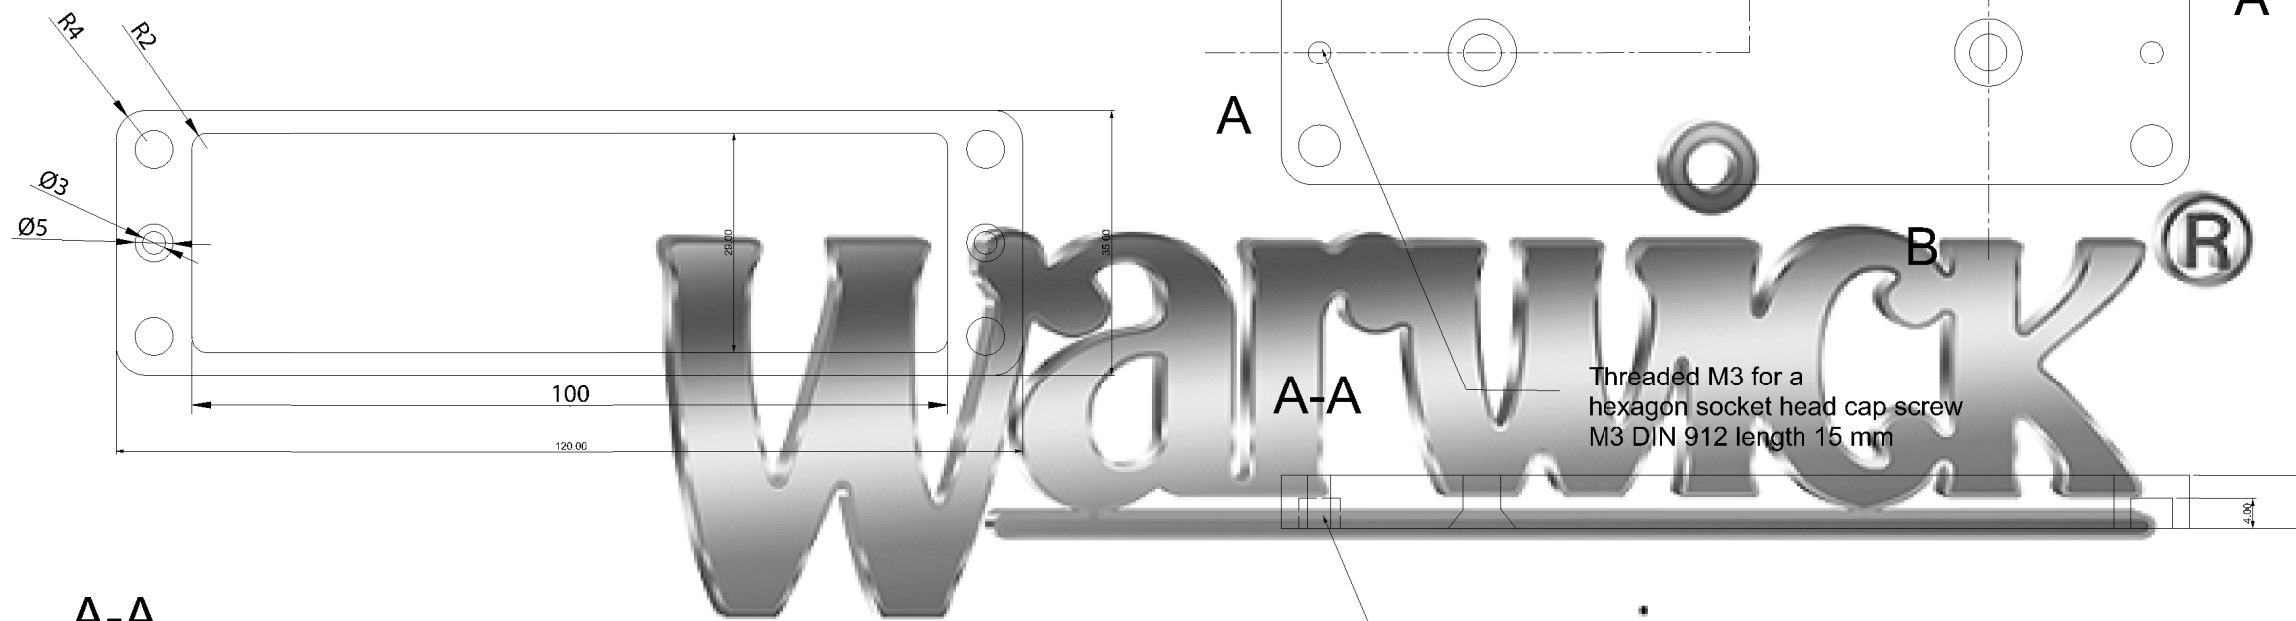

X 30135 12BB
 X 30136 12BG
 X 30137 12BP
 X 30138 12BC

12String Bridge Bottom

12 string Bridge Top Part

B-B

A-A

Basses, Amps & Rock'n Roll.

Threaded M3 for a hexagon socket head cap screw M3 DIN 912 length 15 mm

Threaded M5 for a Hexagon socket (2.5mm) set screw with cup point M5 DIN 916 length 15 mm

Warwick Gmbh & Co Music Equipment KG
 Gewerbepark 46
 D-08258 Markneukirchen
 Tel : +49 (0) 37422 555 - 0
 Fax : +49 (0) 37422 555- 9999
 e-mail : info@warwick.de

	NAME	DATE
DRAWN		29.09.2016
Unless noted, all measurements are given in millimeters		
Scale 1:1	SHEET 1 OF 2	A3

12 String Warwick 3 D Bridge
 Brass

Copyright
 This drawing is the property of Warwick Gmbh & Co Music Equipment KG.
 The information given on it is protected by copyright and any form of copying or reproduction is strictly forbidden.