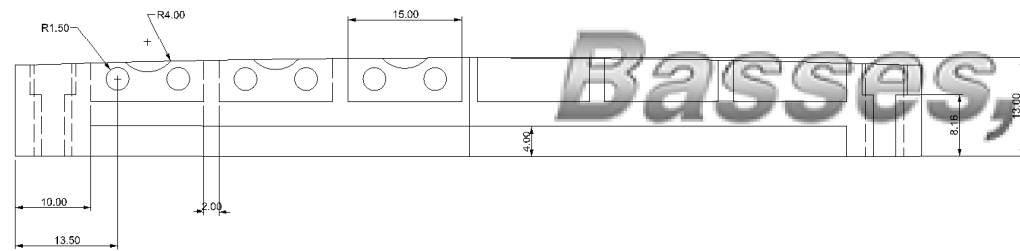

X 30135 12BB
 X 30136 12BG
 X 30137 12BP
 X 30138 12BC

12String Bridge Bottom

12 string Bridge Top Part

B-B

A-A

Basses, Amps & Rock'n Roll.

Threaded M3 for a hexagon socket head cap screw M3 DIN 912 length 15 mm

Threaded M5 for a Hexagon socket (2.5mm) set screw with cup point M5 DIN 916 length 15 mm

Warwick Gmbh & Co Music Equipment KG
 Gewerbepark 46
 D-08258 Markneukirchen
 Tel : +49 (0) 37422 555 - 0
 Fax : +49 (0) 37422 555- 9999
 e-mail : info@warwick.de

	NAME	DATE
DRAWN		29.09.2016
Unless noted, all measurements are given in millimeters		
Scale 1:1	SHEET 1 OF 2	A3

12 String Warwick 3 D Bridge
 Brass

Copyright
 This drawing is the property of Warwick Gmbh & Co Music Equipment KG.
 The information given on it is protected by copyright and any form of copying or reproduction is strictly forbidden.