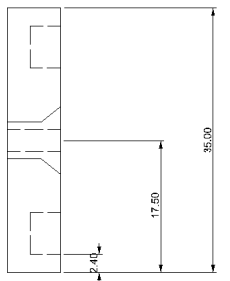

X 30135 12BB
 X 30136 12BG
 X 30137 12BP
 X 30138 12BC

12String Bridge Bottom

12 string Bridge Top Part

B-B

A-A

Basses, Amps & Rock'n Roll.

Threaded M3 for a hexagon socket head cap screw M3 DIN 912 length 15 mm

Threaded M5 for a Hexagon socket (2.5mm) set screw with cup point M5 DIN 916 length 15 mm

Warwick Gmbh & Co Music Equipment KG
 Gewerbepark 46
 D-08258 Markneukirchen
 Tel : +49 (0) 37422 555 - 0
 Fax : +49 (0) 37422 555- 9999
 e-mail : info@warwick.de

	NAME	DATE
DRAWN		29.09.2016
Unless noted, all measurements are given in millimeters		
Scale 1:1	SHEET 1 OF 2	A3

12 String Warwick 3 D Bridge
 Brass

Copyright
 This drawing is the property of Warwick Gmbh & Co Music Equipment KG.
 The information given on it is protected by copyright and any form of copying or reproduction is strictly forbidden.