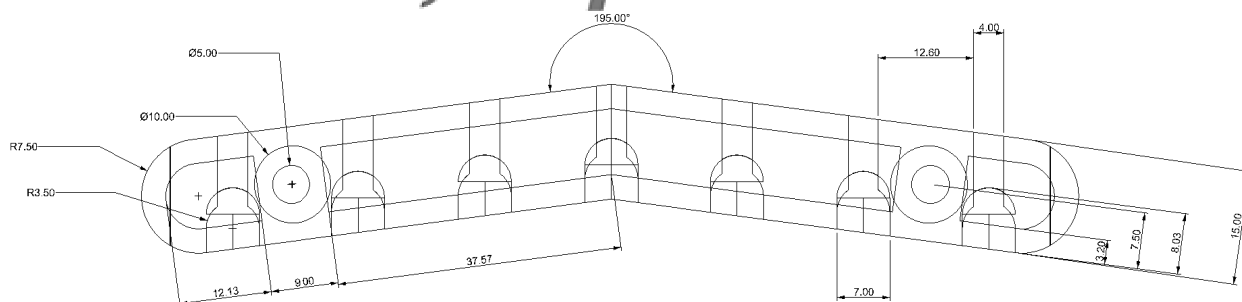

Warwick®

Basses, Amps & Rock'n Roll.