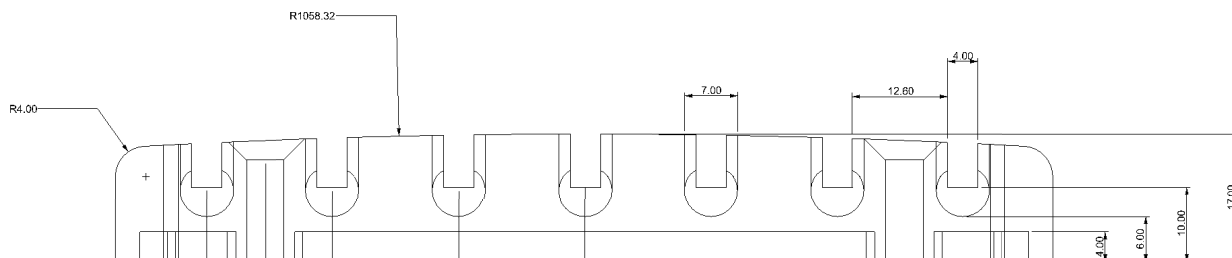

Tailpiece 7-string bridge