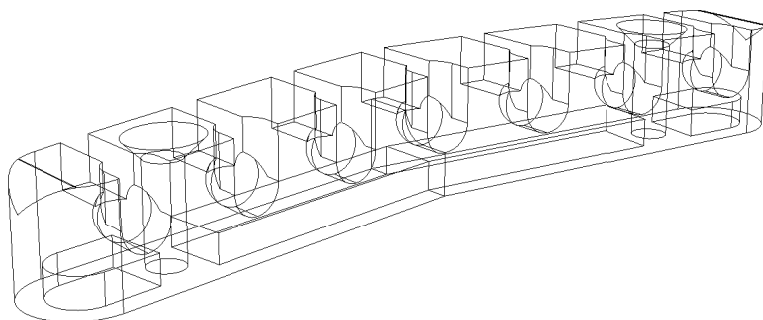

Warwick®

Basses, Amps & Rock'n Roll.