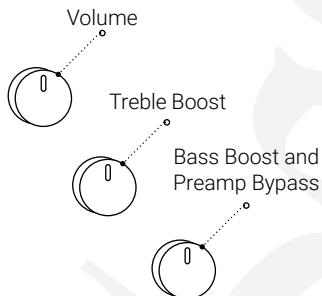

+18db@ 4Khz

Total Harmonic Distortion

.18% @ 1 KHz

Input Impedance

1 Meg Ohm

Output Impedance

1KOhm

MetroLine UPGRADES FOR YOUR SMX

PREAMP UPGRADES

SADOWSKY ONBOARD BASS PREAMP

WITH VINTAGE TONE
CONTROL & MID BOOST
OPTIONS

PICKUP UPGRADES

Sadowsky[®]
MetroExpress