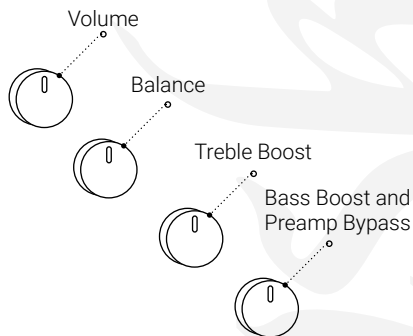

+18db@ 4Khz

Total Harmonic Distortion

.18% @ 1 KHz

Input Impedance

1 Meg Ohm

Output Impedance

1KOhm

MetroLine UPGRADES FOR YOUR SMX

PREAMP UPGRADES

SADOWSKY ONBOARD BASS PREAMP

WITH VINTAGE TONE
CONTROL & MID BOOST
OPTIONS

PICKUP UPGRADES

Sadowsky[®]
MetroExpress