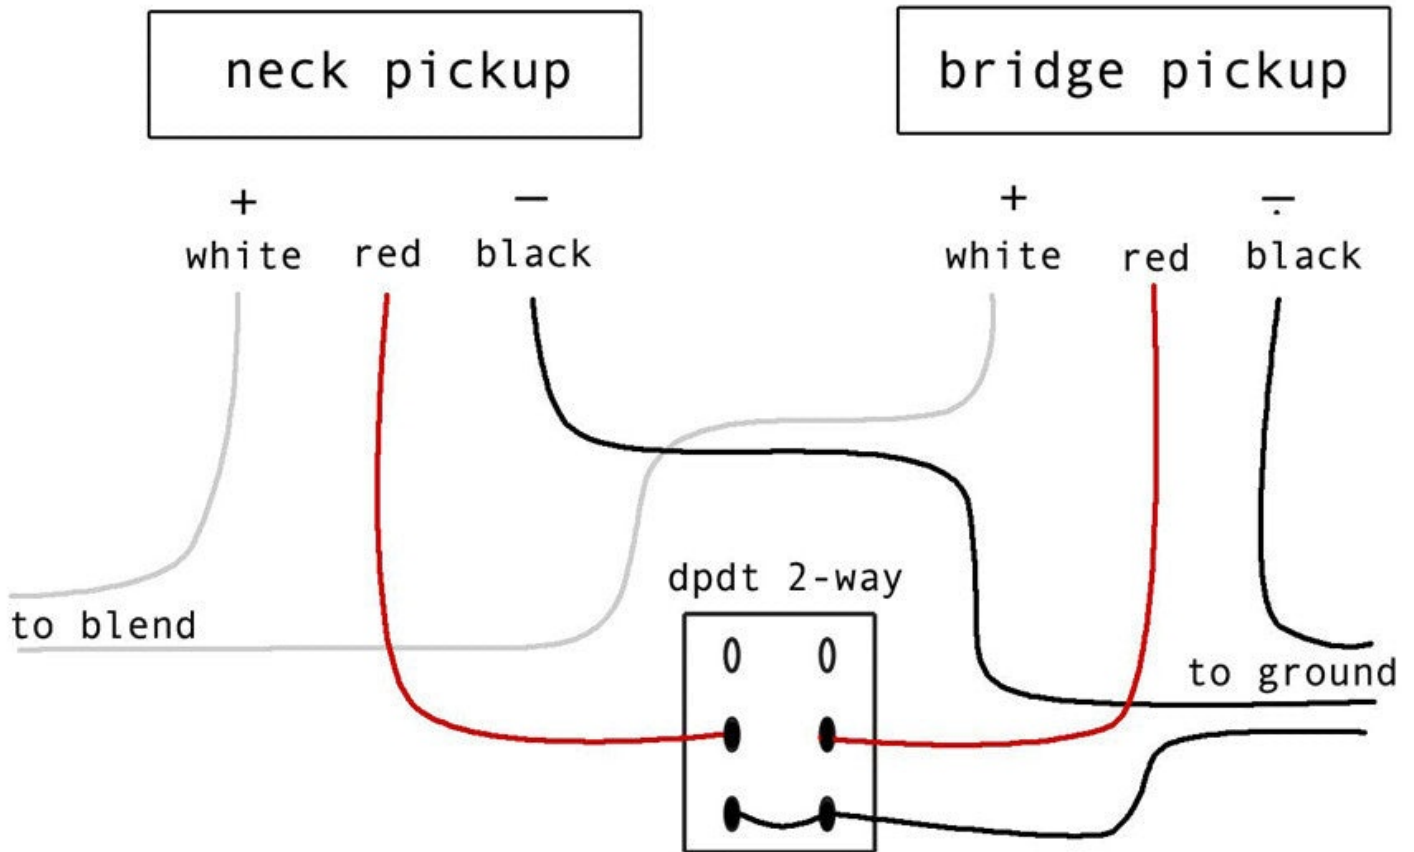

nordstrand pickups

fatstack coil switch diagram

switch up is single coil
switch down is hum cancelling

the small gray wires from the pickups also go to ground